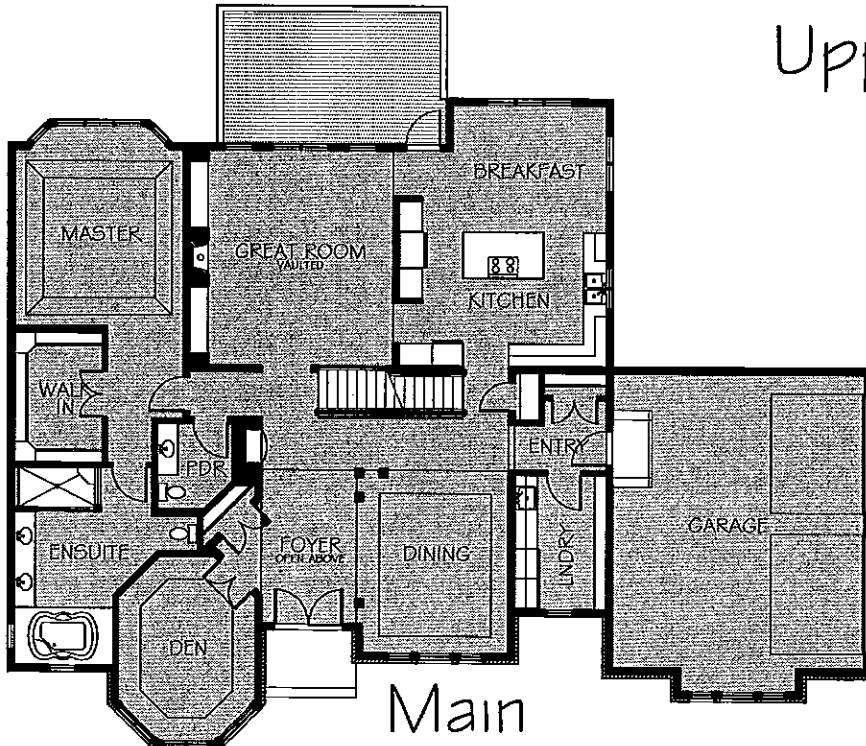

West Point

GREATER HOMES

Paint Finishes ~ 779 Sandwich Drive ~ January 2010

All paint numbers are for ICI / Dulux Paint.

Notes:

- All door Hardware: Oil Rubbed Bronze
- All Interior Doors “Carrara” smooth, 2 panel