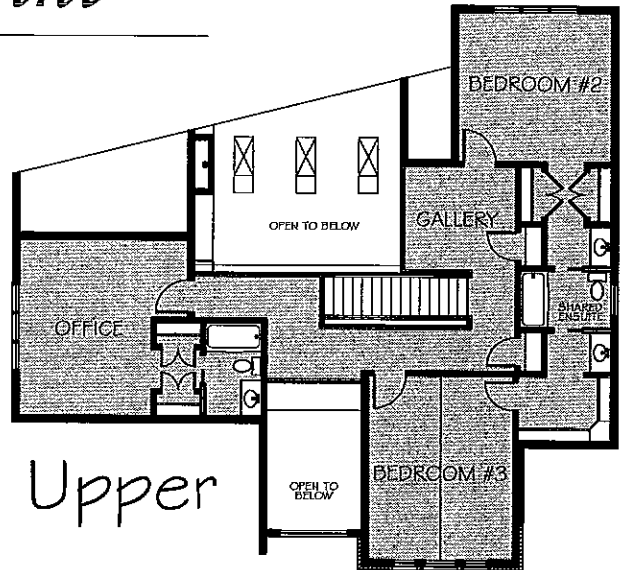

West Point

GREATER HOMES

Paint Finishes ~ 779 Sandwich Drive ~ January 2010

All paint numbers are for ICI / Dulux Paint.

Notes:

- All door Hardware: Oil Rubbed Bronze
- All Interior Doors “Carrara” smooth, 2 panel