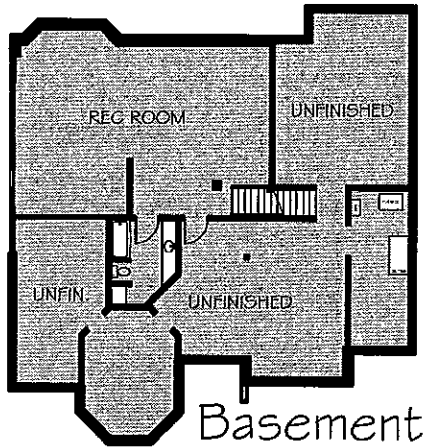

West Point

GREATER HOMES

Paint Finishes ~ 779 Sandwich Drive ~ January 2010

All paint numbers are for ICI / Dulux Paint.

Notes:

- All door Hardware: Oil Rubbed Bronze
- All Interior Doors “Carrara” smooth, 2 panel