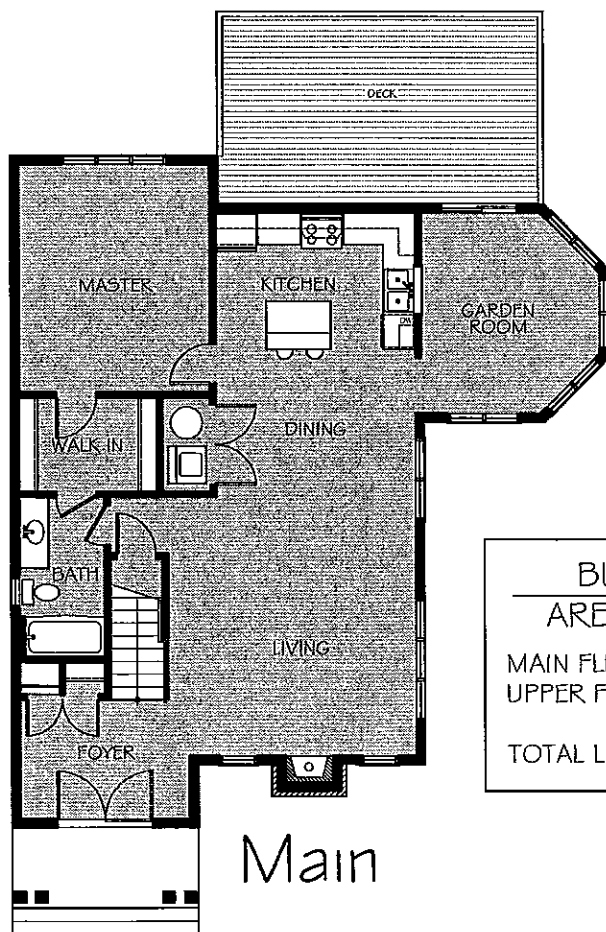

**GREATER
HOMES**

East Pennant

1,658 sqft

BUILDING AREA (SQFT):	
MAIN FLR-	1121
UPPER FLR-	537
TOTAL LIVING-	1658

Paint Finishes ~ 29 Jorphie Drive ~ January 2010

All paint numbers are for ICI / Dulux Paint.

Notes:

- All door Hardware: Oil Rubbed Bronze

All Doors, Trim, Crowns & Baseboards: 30RB 83/011 (semi-gloss)

Interior of All Steel Entry Doors: 30RB 83/011 (semi-gloss)

Exterior of Main Entry Doors: Paint to match Exterior Trim

Staircase:

- *Main Floor to Second Floor:* 30RB 83/011 (semi-gloss)
(Riser Only – Carpet tread)
- *Handrail* Birch stained to match
MCK's "Gunstock"

Main Floor

Foyer:

- *Wall Color* 20YY 61/127 (eggshell)
- *Ceiling* 30RB 83/011 (flat)

Living / Dining / Kitchen:

- *Wall Color* 20YY 61/127 (eggshell)
- *Accent Walls* 90YR 25/323 (eggshell)
 - *Fireplace wall, from inside corner at left to outside corner @ Foyer*
 - *At Kitchen Cabinets – wall behind Stove*
- *Ceiling* 30RB 83/011 (flat)