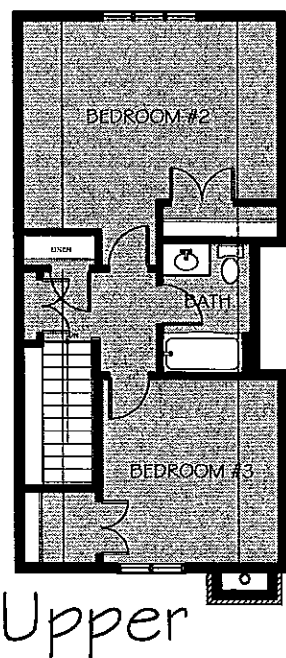

**GREATER
HOMES**

East Pennant

1,658 sqft

BUILDING AREA (SQFT):	
MAIN FLR-	1121
UPPER FLR-	537
TOTAL LIVING-	1658

Paint Finishes ~ 29 Jorphie Drive ~ January 2010

All paint numbers are for ICI / Dulux Paint.